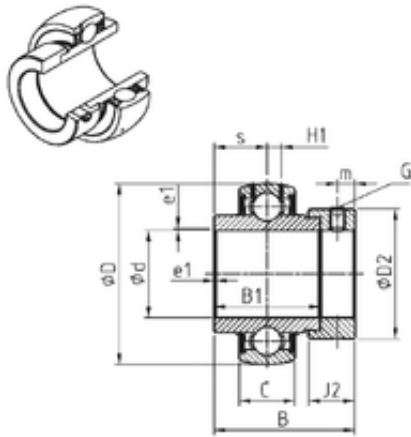

Wuxi NSB Transmission Technology Co.,...

75 mm x 130 mm x 92,1 mm SNR EX215 deep groove ball bearings

Bearing No. EX215

Size	75x130x92.1 mm
Bore Diameter	75 mm
Outer Diameter	130 mm
Width	92,1 mm
d	75 mm
D	130 mm
B	92,1 mm
B1	74,6 mm
C	30 mm
e	2 mm
a	5 mm
m	8,5 mm
s	37,3 mm
D2	102 mm
H1	9 mm
Thread (G)	M10x1,25
J2	23,9 mm
Weight	2,84 Kg
Basic dynamic load rating (C)	66 kN

EX215 Bearing 2D drawings and 3D CAD models