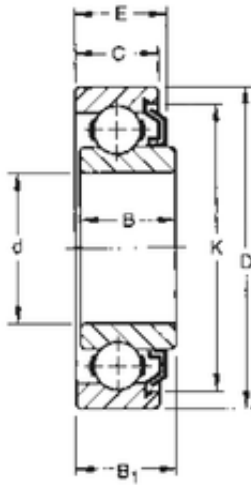

Wuxi NSB Transmission Technology Co.,...

7 mm x 24 mm x 9,8 mm Timken 37KVL deep groove ball bearings

Bearing No. 37KVL

Size	7x24x9.8 mm
Bore Diameter	7 mm
Outer Diameter	24 mm
Width	9,8 mm
d	7 mm
D	24 mm
B	9,8 mm
B1	10,31 mm
C	8 mm
K	19,0 mm
E	9,6 mm
Weight	0,022 Kg
Basic dynamic load rating (C)	3,65 kN

37KVL Bearing 2D drawings and 3D CAD models