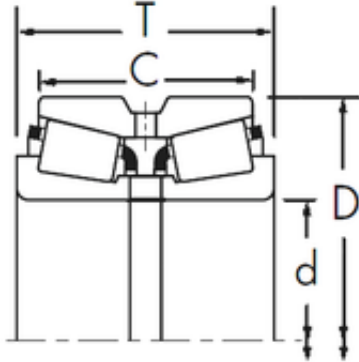

Wuxi NSB Transmission Technology Co.,...

Timken EE275108/275161D+X2S-275108 tapered roller bearings

Bearing No. EE275108/275161D+X2S-275108

Size	273.05x406.4x155.575 mm
Bore Diameter	273,05 mm
Outer Diameter	406,4 mm
Width	155,575 mm
d	273,05 mm
D	406,4 mm
T	155,575 mm
C	107,95 mm
R	6,4 mm
r	1,5 mm

EE275108/275161D+X2S-275108 Bearing 2D drawings and 3D CAD models