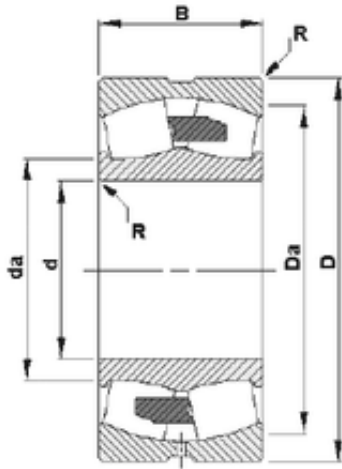

# Wuxi NSB Transmission Technology Co.,...

140 mm x 190 mm x 37 mm Timken 23928YM spherical roller bearings

Bearing No. 23928YM

Size	140x190x37 mm
Bore Diameter	140 mm
Outer Diameter	190 mm
Width	37 mm
d	140 mm
D	190 mm
B	37 mm
C	37 mm
R	1,5 mm
Da	179 mm
da	152 mm

23928YM Bearing 2D drawings and 3D CAD models