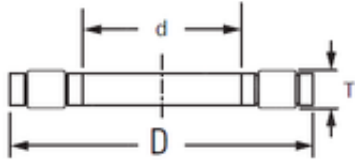

Wuxi NSB Transmission Technology Co.,...

Timken K.81106LPB thrust roller bearings

Bearing No. K.81106LPB

Size	30x47x5 mm
Bore Diameter	30 mm
Outer Diameter	47 mm
Width	5 mm
d	30 mm
D	47 mm
T	5 mm
Ea	33 mm
Eb	44 mm
Weight	0,026 Kg
Basic dynamic load rating (C)	33 kN
Basic static load rating (C0)	91,1 kN

K.81106LPB Bearing 2D drawings and 3D CAD models