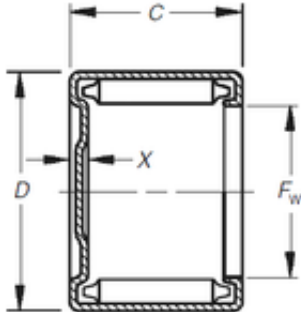

Wuxi NSB Transmission Technology Co.,...

Timken M-34241 needle roller bearings

Bearing No. M-34241

Size	53.975x63.5x38.1 mm
Bore Diameter	53,975 mm
Outer Diameter	63,5 mm
Width	38,1 mm
Fw	53,975 mm
D	63,5 mm
C	38,1 mm
C1	3,05 mm
Weight	0,223 Kg
Basic dynamic load rating (C)	87,2 kN
Basic static load rating (C0)	242 kN
(Grease) Lubrication Speed	2000 r/min

M-34241 Bearing 2D drawings and 3D CAD models