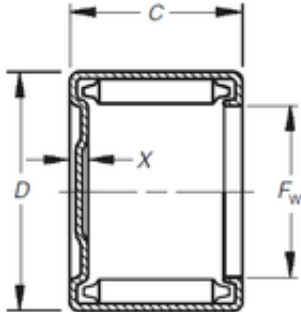

## Timken M-1261 needle roller bearings

Bearing No. M-1261

Size	19.05x25.4x9.53 mm
Bore Diameter	19,05 mm
Outer Diameter	25,4 mm
Width	9,53 mm
F <sub>w</sub>	19,05 mm
D	25,4 mm
C	9,53 mm
C1	2,29 mm
Weight	0,014 Kg
Basic dynamic load rating (C)	9,7 kN
Basic static load rating (C0)	13,6 kN
(Grease) Lubrication Speed	3600 r/min

M-1261 Bearing 2D drawings and 3D CAD models