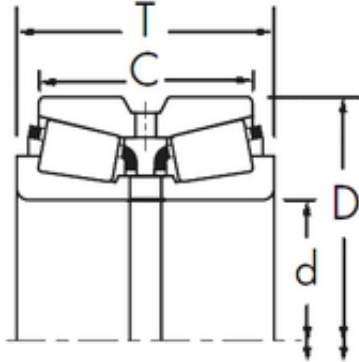

Wuxi NSB Transmission Technology Co.,...

Timken
HM926745/HM926710D+HM926745XA tapered roller bearings

Bearing No. HM926745/HM926710D+HM926745XA

Size	125.298x228.6x115.888 mm
Bore Diameter	125,298 mm
Outer Diameter	228,6 mm
Width	115,888 mm
d	125,298 mm
D	228,6 mm
T	115,888 mm
C	84,138 mm
R	3,5 mm
r	2,3 mm

HM926745/HM926710D+HM926745XA Bearing 2D drawings and 3D CAD models