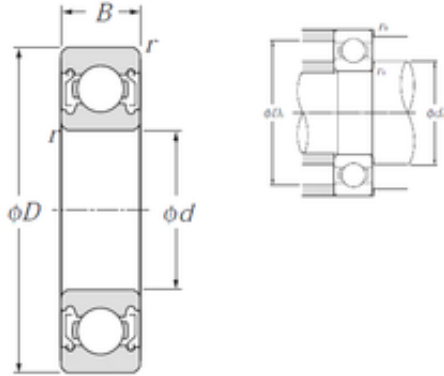

Wuxi NSB Transmission Technology Co.,...

55 mm x 100 mm x 21 mm NTN 6211ZZ deep groove ball bearings

Bearing No. 6211ZZ

6211ZZ Bearing 2D drawings and 3D CAD models

Size	55x100x21 mm
Bore Diameter	55 mm
Outer Diameter	100 mm
Width	21 mm
d	55 mm
D	100 mm
B	21 mm
C	21 mm
rn	0,5 mm
r min.	1,5 mm
da min.	63 mm
da max	67 mm
Da max.	92 mm
ra max.	1,5 mm
Weight	0,601 Kg
Basic dynamic load rating (C)	43,5 kN
Basic static load rating (C0)	29,2 kN
(Grease) Lubrication Speed	6 400 r/min
Category	Single Row Ball Bearings
Inventory	0.0
Manufacturer Name	NTN
Minimum Buy Quantity	N/A
Weight / Kilogram	0
EAN	4547359004847
Product Group	B00308

Wuxi NSB Transmission Technology Co.,...

Enclosure	2 Metal Shields
Precision Class	ABEC 1 ISO P0
Maximum Capacity / Filling Slot	No
Rolling Element	Ball Bearing
Snap Ring	No
Internal Special Features	No
Cage Material	Steel
Internal Clearance	C0-Medium
Inch - Metric	Metric
Long Description	55MM Bore; 100MM Outside Diameter; 21MM Outer Race Width; 2 Metal Shields; Ball Bearing; ABEC 1 ISO P0; No Filling Slot; No Snap Ring; No Internal Special Features; C0-Medium Internal Clearance; Ste
Other Features	Deep Groove Shell Alvania Prelubricated
Category	Single Row Ball Bearing
UNSPSC	31171504
Harmonized Tariff Code	8482.10.50.68
Noun	Bearing
Keyword String	Ball
Manufacturer URL	http://www.ntnamerica.com
Weight / LBS	1.32938
Bore	2.165 Inch 55 Millimeter
Outer Race Width	0.827 Inch 21 Millimeter
Outside Diameter	3.937 Inch 100 Millimeter
Inner Race Width	0 Inch 0 Millimeter
bore diameter:	55 mm
precision rating:	ISO Class 0
outside diameter:	100 mm