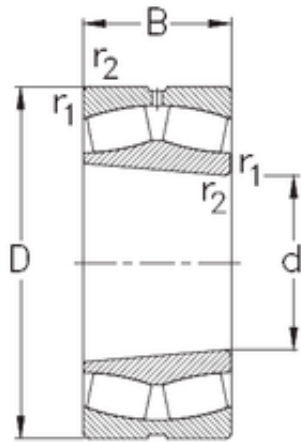

# Wuxi NSB Transmission Technology Co.,...

260 mm x 400 mm x 104 mm NKE 23052-K-MB-W33 spherical roller bearings

Bearing No. 23052-K-MB-W33

Size	260x400x104 mm
Bore Diameter	260 mm
Outer Diameter	400 mm
Width	104 mm
d	260 mm
D	400 mm
B	104 mm
C	104 mm
r1 min.	4 mm
r2 min.	4 mm
Weight	45,3 Kg
Basic dynamic load rating (C)	1460 kN
Basic static load rating (C0)	2360 kN
Limiting speed	1700 r/min
Calculation factor (e)	0,25
Calculation factor (Y0)	2,7
Calculation factor (Y1)	2,7

23052-K-MB-W33 Bearing 2D drawings and 3D CAD models