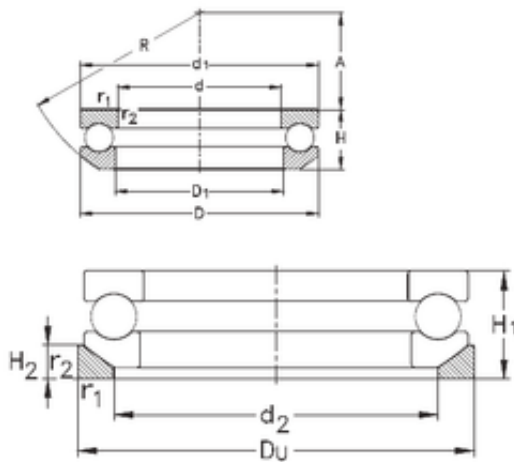

Wuxi NSB Transmission Technology Co.,...

NKE 53236+U236 thrust ball bearings

Bearing No. 53236+U236

53236+U236 Bearing 2D drawings and 3D CAD models

Size	180x250x58.2 mm
Bore Diameter	180 mm
Outer Diameter	250 mm
Width	58,2 mm
d	180 mm
D	250 mm
H	58,2 mm
d1	245 mm
d2	210 mm
r1 min.	1,5 mm
r2 min.	1,5 mm
A	112 mm
D1	183 mm
H1	66 mm
H2	21,5 mm
R	200 mm
Weight	9,25 Kg
Basic dynamic load rating (C)	290 kN
Basic static load rating (C0)	1000 kN