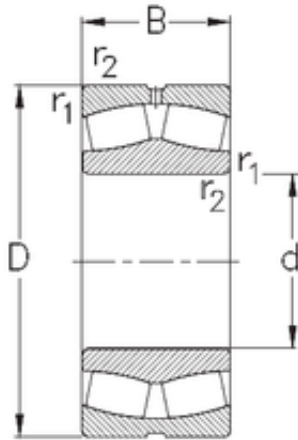

# Wuxi NSB Transmission Technology Co.,...

950 mm x 1360 mm x 412 mm NKE  
240/950-MB-W33 spherical roller bearings

Bearing No. 240/950-MB-W33

Size	950x1360x412 mm
Bore Diameter	950 mm
Outer Diameter	1360 mm
Width	412 mm
d	950 mm
D	1360 mm
B	412 mm
C	412 mm
r1 min.	7,5 mm
r2 min.	7,5 mm
Weight	2010 Kg
Basic dynamic load rating (C)	15118 kN
Basic static load rating (C0)	392117 kN
Limiting speed	300 r/min
Calculation factor (e)	0,26
Calculation factor (Y0)	2,5
Calculation factor (Y1)	2,55

240/950-MB-W33 Bearing 2D drawings and 3D CAD models