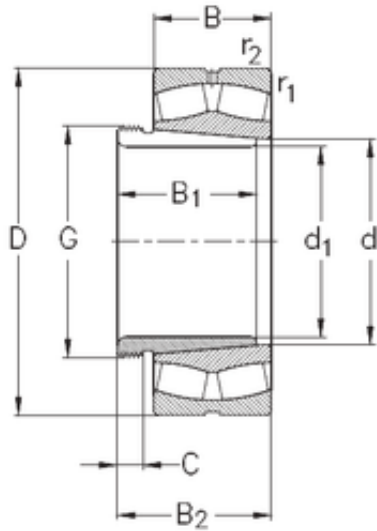

Wuxi NSB Transmission Technology Co.,...

100 mm x 180 mm x 46 mm NKE 22220-E-K-W33+AHX320 spherical roller bearings

Bearing No. 22220-E-K-W33+AHX320

22220-E-K-W33+AHX320 Bearing 2D drawings and 3D CAD models

Size	100x180x46 mm
Bore Diameter	100 mm
Outer Diameter	180 mm
Width	46 mm
d	100 mm
d1	95 mm
D	180 mm
B	46 mm
C	46 mm
r1 min.	2,1 mm
r2 min.	2,1 mm
B1	59 mm
B2	63 mm
C	10 mm
Thread (G)	M 110x2
Weight	5,85 Kg
Basic dynamic load rating (C)	379 kN
Basic static load rating (C0)	510 kN
Limiting speed	4500 r/min
Calculation factor (e)	0,24
Calculation factor (Y0)	2,7
Calculation factor (Y1)	2,9