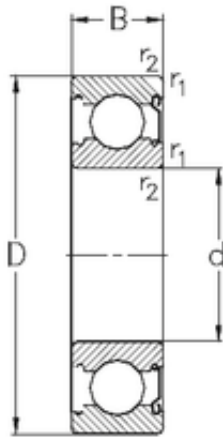

# Wuxi NSB Transmission Technology Co.,...

100 mm x 180 mm x 34 mm NKE 6220-Z deep groove ball bearings

Bearing No. 6220-Z

Size	100x180x34 mm
Bore Diameter	100 mm
Outer Diameter	180 mm
Width	34 mm
d	100 mm
D	180 mm
B	34 mm
C	34 mm
r1 min.	2,1 mm
r2 min.	2,1 mm
Weight	3,22 Kg
Basic dynamic load rating (C)	122 kN
Basic static load rating (C0)	93 kN

6220-Z Bearing 2D drawings and 3D CAD models