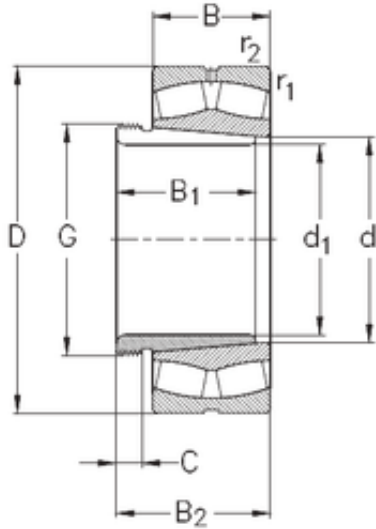

## Wuxi NSB Transmission Technology Co.,...

220 mm x 340 mm x 90 mm NKE 23044-K-MB-W33+AH3044 spherical roller bearings

Bearing No. 23044-K-MB-W33+AH3044

23044-K-MB-W33+AH3044 Bearing 2D drawings and 3D CAD models

Size	220x340x90 mm
Bore Diameter	220 mm
Outer Diameter	340 mm
Width	90 mm
d	220 mm
d1	200 mm
D	340 mm
B	90 mm
C	90 mm
r1 min.	3 mm
r2 min.	3 mm
B1	111 mm
B2	117 mm
C	20 mm
Thread (G)	Tr 235x4
Weight	45,8 Kg
Basic dynamic load rating (C)	1020 kN
Basic static load rating (C0)	1850 kN
Limiting speed	2000 r/min
Calculation factor (e)	0,25
Calculation factor (Y0)	2,7
Calculation factor (Y1)	2,7