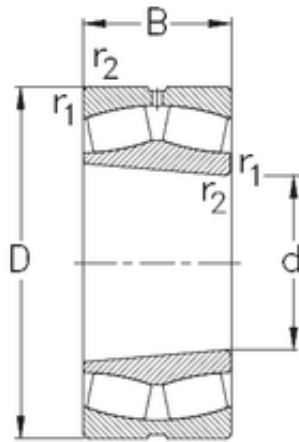

Wuxi NSB Transmission Technology Co.,...

180 mm x 280 mm x 74 mm NKE 23036-K-MB-W33 spherical roller bearings

Bearing No. 23036-K-MB-W33

Size	180x280x74 mm
Bore Diameter	180 mm
Outer Diameter	280 mm
Width	74 mm
d	180 mm
D	280 mm
B	74 mm
C	74 mm
r1 min.	2,1 mm
r2 min.	2,1 mm
Weight	17,1 Kg
Basic dynamic load rating (C)	725 kN
Basic static load rating (C0)	1230 kN
Limiting speed	2600 r/min
Calculation factor (e)	0,23
Calculation factor (Y0)	2,5
Calculation factor (Y1)	2,6

23036-K-MB-W33 Bearing 2D drawings and 3D CAD models