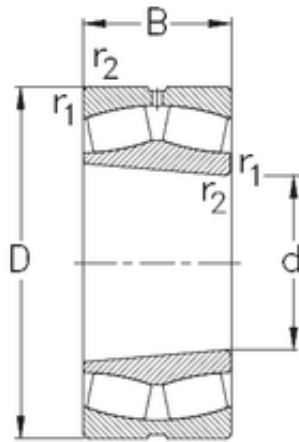

# Wuxi NSB Transmission Technology Co.,...

460 mm x 680 mm x 218 mm NKE  
24092-K30-MB-W33 spherical roller bearings

Bearing No. 24092-K30-MB-W33

Size	460x680x218 mm
Bore Diameter	460 mm
Outer Diameter	680 mm
Width	218 mm
d	460 mm
D	680 mm
B	218 mm
C	218 mm
r1 min.	6 mm
r2 min.	6 mm
Weight	280 Kg
Basic dynamic load rating (C)	4525 kN
Basic static load rating (C0)	9940 kN
Limiting speed	950 r/min
Calculation factor (e)	0,29
Calculation factor (Y0)	2,26
Calculation factor (Y1)	2,32

24092-K30-MB-W33 Bearing 2D drawings and 3D CAD models