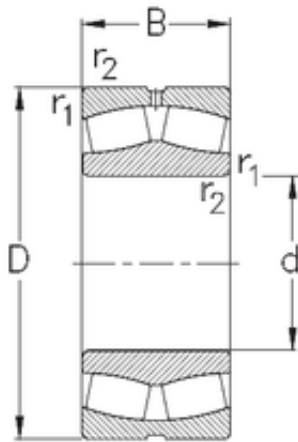

Wuxi NSB Transmission Technology Co.,...

380 mm x 620 mm x 243 mm NKE 24176-MB-W33 spherical roller bearings

Bearing No. 24176-MB-W33

Size	380x620x243 mm
Bore Diameter	380 mm
Outer Diameter	620 mm
Width	243 mm
d	380 mm
D	620 mm
B	243 mm
C	243 mm
r1 min.	5 mm
r2 min.	5 mm
Weight	290 Kg
Basic dynamic load rating (C)	5067 kN
Basic static load rating (C0)	9903 kN
Limiting speed	850 r/min
Calculation factor (e)	0,37
Calculation factor (Y0)	1,76
Calculation factor (Y1)	1,8

24176-MB-W33 Bearing 2D drawings and 3D CAD models