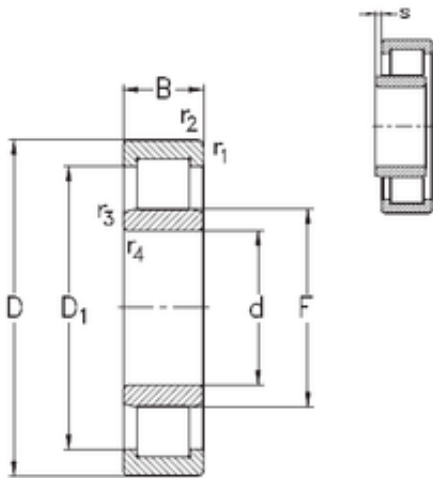

## 190 mm x 400 mm x 78 mm NKE NU338-E-MPA cylindrical roller bearings

Bearing No. NU338-E-MPA

Size	190x400x78 mm
Bore Diameter	190 mm
Outer Diameter	400 mm
Width	78 mm
d	190 mm
F	245 mm
D	400 mm
B	78 mm
C	78 mm
r1 min.	5 mm
r2 min.	5 mm
r3 min.	5 mm
r4 min.	5 mm
S	6,3 mm
Weight	50 Kg
Basic dynamic load rating (C)	1142 kN
Basic static load rating (C0)	1476 kN

NU338-E-MPA Bearing 2D drawings and 3D CAD models