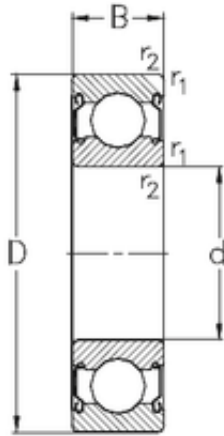

Wuxi NSB Transmission Technology Co.,...

120 mm x 180 mm x 28 mm NKE 6024-2Z deep groove ball bearings

Bearing No. 6024-2Z

Size	120x180x28 mm
Bore Diameter	120 mm
Outer Diameter	180 mm
Width	28 mm
d	120 mm
D	180 mm
B	28 mm
C	28 mm
r1 min.	2 mm
r2 min.	2 mm
Weight	2,11 Kg
Basic dynamic load rating (C)	88 kN
Basic static load rating (C0)	80 kN

6024-2Z Bearing 2D drawings and 3D CAD models