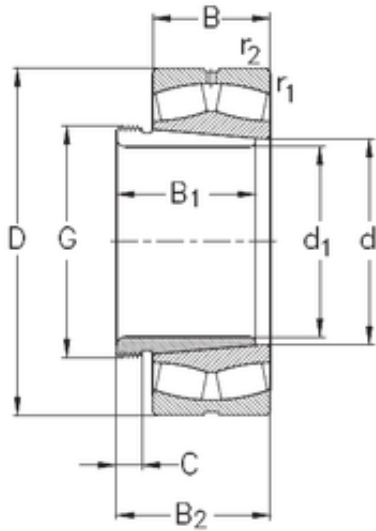

## Wuxi NSB Transmission Technology Co.,...

100 mm x 180 mm x 60,3 mm NKE 23220-K-MB-W33+AHX2320-X spherical roller bearings

Bearing No. 23220-K-MB-W33+AHX2320-X

Size	100x180x60.3 mm
Bore Diameter	100 mm
Outer Diameter	180 mm
Width	60,3 mm
d	100 mm
d1	95 mm
D	180 mm
B	60,3 mm
C	60,3 mm
r1 min.	2,1 mm
r2 min.	2,1 mm
B1	73 mm
B2	77 mm
C	11 mm
Thread (G)	M 110x2
Weight	7,82 Kg
Basic dynamic load rating (C)	390 kN
Basic static load rating (C0)	532 kN
Limiting speed	3400 r/min
Calculation factor (e)	0,34
Calculation factor (Y0)	1,9
Calculation factor (Y1)	2

23220-K-MB-W33+AHX2320-X Bearing 2D drawings and 3D CAD models