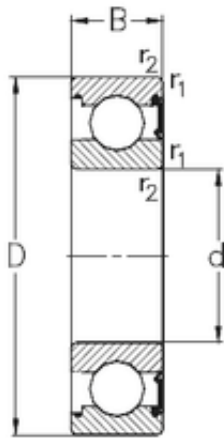

Wuxi NSB Transmission Technology Co.,...

90 mm x 140 mm x 24 mm NKE 6018-RSR deep groove ball bearings

Bearing No. 6018-RSR

Size	90x140x24 mm
Bore Diameter	90 mm
Outer Diameter	140 mm
Width	24 mm
d	90 mm
D	140 mm
B	24 mm
C	24 mm
r1 min.	1,5 mm
r2 min.	1,5 mm
Weight	1,18 Kg
Basic dynamic load rating (C)	58 kN
Basic static load rating (C0)	50 kN

6018-RSR Bearing 2D drawings and 3D CAD models