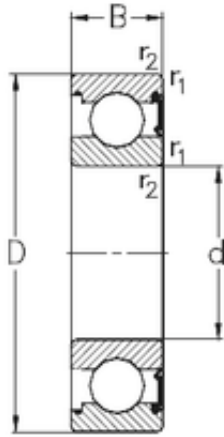

Wuxi NSB Transmission Technology Co.,...

90 mm x 140 mm x 24 mm NKE 6018-RSR deep groove ball bearings

Bearing No. 6018-RSR

Size	90x140x24 mm
Bore Diameter	90 mm
Outer Diameter	140 mm
Width	24 mm
d	90 mm
D	140 mm
B	24 mm
C	24 mm
r1 min.	1,5 mm
r2 min.	1,5 mm
Weight	1,18 Kg
Basic dynamic load rating (C)	58 kN
Basic static load rating (C0)	50 kN

6018-RSR Bearing 2D drawings and 3D CAD models