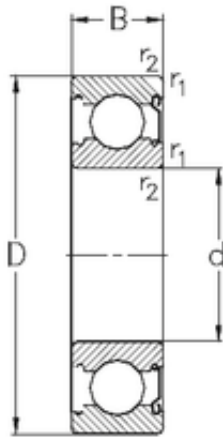

Wuxi NSB Transmission Technology Co.,...

35 mm x 72 mm x 17 mm NKE 6207-Z deep groove ball bearings

Bearing No. 6207-Z

Size	35x72x17 mm
Bore Diameter	35 mm
Outer Diameter	72 mm
Width	17 mm
d	35 mm
D	72 mm
B	17 mm
C	17 mm
r1 min.	1,1 mm
r2 min.	1,1 mm
Weight	0,288 Kg
Basic dynamic load rating (C)	25,7 kN
Basic static load rating (C0)	15,3 kN

6207-Z Bearing 2D drawings and 3D CAD models