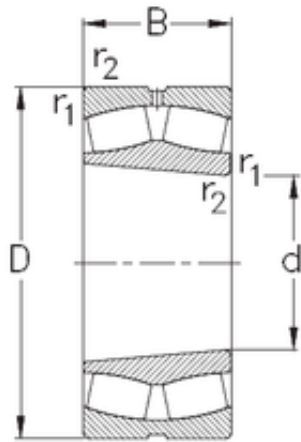

# Wuxi NSB Transmission Technology Co.,...

280 mm x 420 mm x 106 mm NKE 23056-K-MB-W33 spherical roller bearings

Bearing No. 23056-K-MB-W33

Size	280x420x106 mm
Bore Diameter	280 mm
Outer Diameter	420 mm
Width	106 mm
d	280 mm
D	420 mm
B	106 mm
C	106 mm
r1 min.	4 mm
r2 min.	4 mm
Weight	54,5 Kg
Basic dynamic load rating (C)	1440 kN
Basic static load rating (C0)	2690 kN
Limiting speed	1600 r/min
Calculation factor (e)	0,24
Calculation factor (Y0)	2,6
Calculation factor (Y1)	2,7

23056-K-MB-W33 Bearing 2D drawings and 3D CAD models