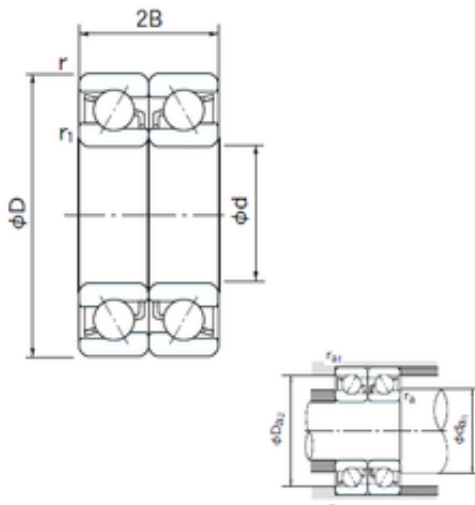

Wuxi NSB Transmission Technology Co.,...

25 mm x 62 mm x 17 mm NACHI 7305DB angular contact ball bearings

Bearing No. 7305DB

7305DB Bearing 2D drawings and 3D CAD models

Size	25x62x17 mm
Bore Diameter	25 mm
Outer Diameter	62 mm
Width	17 mm
d	25 mm
D	62 mm
B	17 mm
C	17 mm
Angle (°)	30 °
a	4.1 mm
r min.	1.1 mm
r1 min.	0.6 mm
2B	34 mm
da min.	30 mm
Da max.	57 mm
ra max.	0.6 mm
Weight	0.245 Kg
Basic dynamic load rating (C)	43 kN
Basic static load rating (C0)	31,5 kN
(Grease) Lubrication Speed	8500 r/min
Bore Type	Cylindrical Bore
Enclosure	Open
Configuration	Duplex
Bore Size	25 mm
Outside Diameter	62 mm

Wuxi NSB Transmission Technology Co.,...

Width	17 mm
Fillet Radius/Chamfer	1.1 mm
r1	0.6 mm
Dynamic Load Rating	43,000 N
Static Load Rating	31,500 N
Limiting Speed - Grease	8,500 rpm
Limiting Speed - Oil	11,000 rpm
da1 (min)	32 mm
da2 (min)	30 mm
Da1 (max)	55 mm
Da2 (max)	57 mm
ra (max)	1 mm
ra1 (max)	0.6 mm