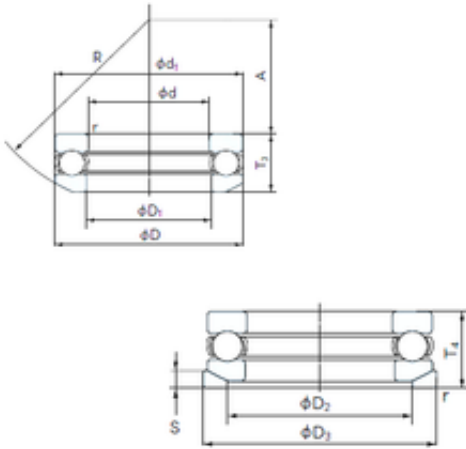

## NACHI 53436U thrust ball bearings

Bearing No. 53436U

53436U Bearing 2D drawings and 3D CAD models

Size	180x360x164 mm
Bore Diameter	180 mm
Outer Diameter	360 mm
Width	164 mm
d	180 mm
D	360 mm
T	164 mm
d1	355 mm
r min.	5 mm
A	97 mm
D1	184 mm
D2	270 mm
D3	370 mm
R	280 mm
S	46.5 mm
Weight	81.5 Kg
Basic dynamic load rating (C)	785 kN
Basic static load rating (C0)	2980 kN
(Grease) Lubrication Speed	400 r/min