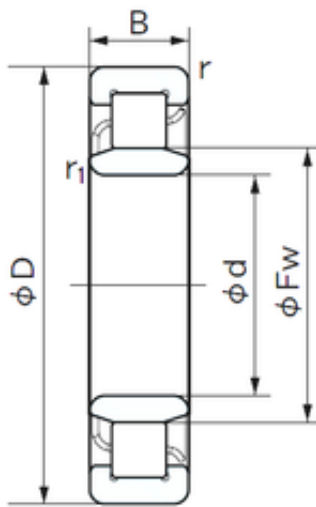

Wuxi NSB Transmission Technology Co.,...

25 mm x 47 mm x 12 mm NACHI NU 1005 cylindrical roller bearings

Bearing No. NU 1005

Size	25x47x12 mm
Bore Diameter	25 mm
Outer Diameter	47 mm
Width	12 mm
d	25 mm
Fw	30.5 mm
D	47 mm
B	12 mm
r min.	0.6 mm
r1 min.	0.3 mm
Weight	0.086 Kg
Basic dynamic load rating (C)	14,3 kN
Basic static load rating (C0)	13,1 kN
(Grease) Lubrication Speed	15000 r/min

NU 1005 Bearing 2D drawings and 3D CAD models