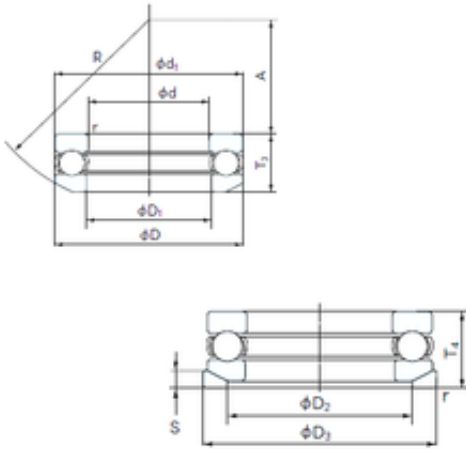

Wuxi NSB Transmission Technology Co.,...

NACHI 53315U thrust ball bearings

Bearing No. 53315U

53315U Bearing 2D drawings and 3D CAD models

| | |
|-------------------------------|--------------|
| Size | 75x135x52 mm |
| Bore Diameter | 75 mm |
| Outer Diameter | 135 mm |
| Width | 52 mm |
| d | 75 mm |
| D | 135 mm |
| T | 52 mm |
| d1 | 135 mm |
| r min. | 1.5 mm |
| A | 37 mm |
| D1 | 77 mm |
| D2 | 105 mm |
| D3 | 140 mm |
| R | 100 mm |
| S | 15 mm |
| Weight | 3.25 Kg |
| Basic dynamic load rating (C) | 170 kN |
| Basic static load rating (C0) | 395 kN |
| (Grease) Lubrication Speed | 1200 r/min |