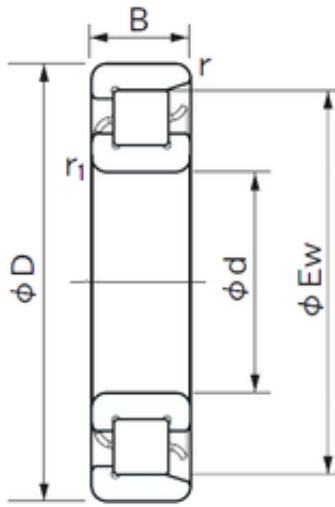

# Wuxi NSB Transmission Technology Co.,...

45 mm x 100 mm x 25 mm NACHI NF 309 cylindrical roller bearings

Bearing No. NF 309

Bore Diameter	45 mm
Outer Diameter	86.5 mm
d	45 mm
Fw	58.5 mm
D	100 mm
Ew	86.5 mm
B	25 mm
r min.	1.5 mm
r1 min.	1.5 mm
Weight	0.850 Kg
Basic dynamic load rating (C)	78,5 kN
Basic static load rating (C0)	77,5 kN
(Grease) Lubrication Speed	6300 r/min

NF 309 Bearing 2D drawings and 3D CAD models