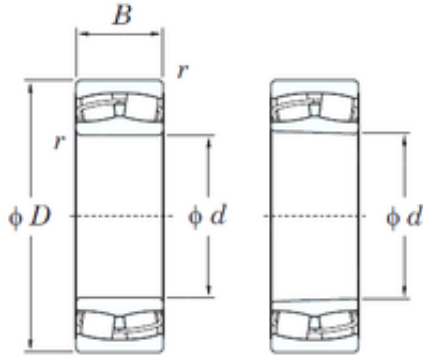

## Wuxi NSB Transmission Technology Co.,...

30 mm x 62 mm x 20 mm KOYO 22206RHR  
spherical roller bearings

Bearing No. 22206RHR

22206RHR Bearing 2D drawings and 3D CAD models

Size	30x62x20 mm
Bore Diameter	30 mm
Outer Diameter	62 mm
Width	20 mm
d	30 mm
D	62 mm
B	20 mm
C	20 mm
r min.	1 mm
da min.	36 mm
Da max.	56 mm
ra max.	1 mm
Weight	0,296 Kg
Basic dynamic load rating (C)	61,2 kN
Basic static load rating (C0)	65,9 kN
(Grease) Lubrication Speed	5900 r/min
(Oil) Lubrication Speed	7900 r/min
Calculation factor (e)	0,33
Calculation factor (Y0)	2
Calculation factor (Y1)	2,04