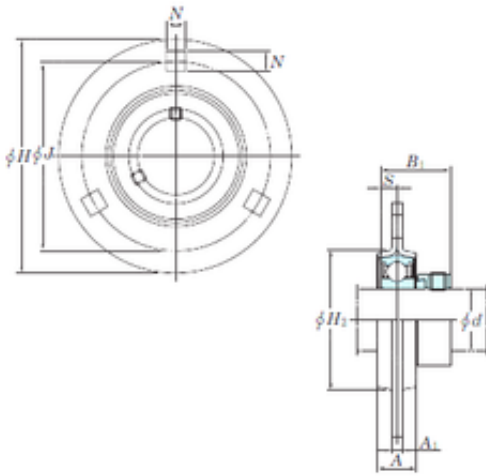

**KOYO SAPF207-22 bearing units**

Bearing No. SAPF207-22

SAPF207-22 Bearing 2D drawings and 3D CAD models

Bore Diameter	34,925 mm
d	34,925 mm
A	22 mm
A1	5,2 mm
B1	36,5 mm
H	122 mm
H2	81 mm
J	100 mm
N	11 mm
S	8,5 mm
Bolt (G)	M10
Weight	0,9 Kg
Basic dynamic load rating (C)	25,7 kN
Basic static load rating (C0)	15,4 kN
Category	Bearings
Inventory	0.0
Manufacturer Name	KOYO
Minimum Buy Quantity	N/A
Weight / Kilogram	0
Product Group	M06110