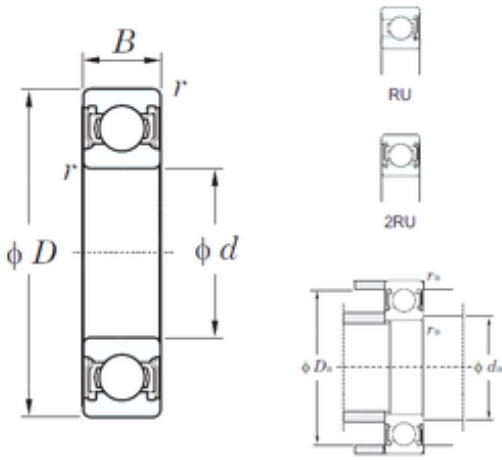

Wuxi NSB Transmission Technology Co.,...

70 mm x 125 mm x 24 mm KOYO 6214-2RU deep groove ball bearings

Bearing No. 6214-2RU

6214-2RU Bearing 2D drawings and 3D CAD models

Size	70x125x24 mm
Bore Diameter	70 mm
Outer Diameter	125 mm
Width	24 mm
d	70 mm
D	125 mm
B	24 mm
C	24 mm
r min.	1,5 mm
da min.	78 mm
da max	84 mm
Da max.	117 mm
ra max.	1,5 mm
Weight	1,07 Kg
Basic dynamic load rating (C)	62,2 kN
Basic static load rating (C0)	44,1 kN
(Grease) Lubrication Speed	5100 r/min