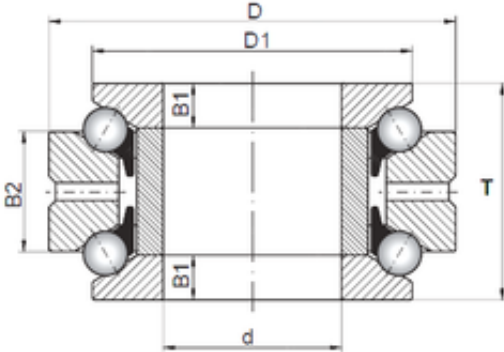

## ISO 234432 thrust ball bearings

Bearing No. 234432

Size	160x240x96 mm
Bore Diameter	160 mm
Outer Diameter	240 mm
Width	96 mm
d	160 mm
D	240 mm
T	96 mm
B1	24 mm
B2	48 mm
D1	212 mm

234432 Bearing 2D drawings and 3D CAD models