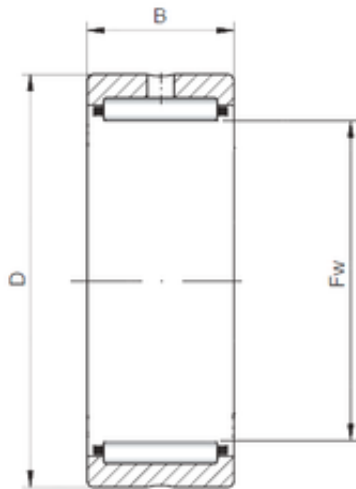

Wuxi NSB Transmission Technology Co.,...

ISO NK32/20 needle roller bearings

Bearing No. NK32/20

Size	32x42x20 mm
Bore Diameter	32 mm
Outer Diameter	42 mm
Width	20 mm
Fw	32 mm
D	42 mm
C	20 mm

NK32/20 Bearing 2D drawings and 3D CAD models