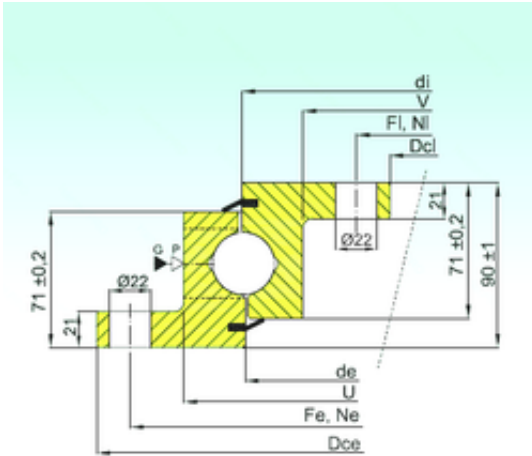

Wuxi NSB Transmission Technology Co.,...

ISB NBL.30.1055.201-2PPN thrust ball bearings

Bearing No. NBL.30.1055.201-2PPN

| | |
|----------------|----------------|
| Size | 907x1198x90 mm |
| Bore Diameter | 907 mm |
| Outer Diameter | 1198 mm |
| Width | 90 mm |
| d | 907 mm |
| D | 1198 mm |
| H | 90 mm |
| V | 993 mm |
| U | 1117 mm |
| de | 1053,5 mm |
| di | 1056,5 mm |
| Fe | 1160 mm |
| Ne | 30 mm |
| Fi | 945 mm |
| Ni | 30 mm |
| Dci | 907 mm |
| Dce | 1198 mm |

NBL.30.1055.201-2PPN Bearing 2D drawings and 3D CAD models