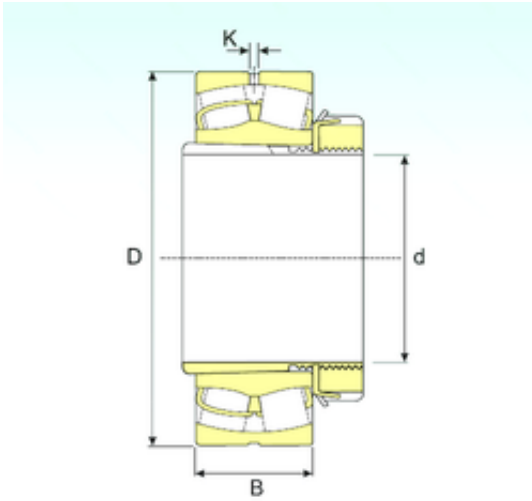

Wuxi NSB Transmission Technology Co.,...

950 mm x 1580 mm x 462 mm ISB 231/1000
EKW33+OH31/1000 spherical roller bearings

Bearing No. 231/1000 EKW33+OH31/1000

Size	950x1580x462 mm
Bore Diameter	950 mm
Outer Diameter	1580 mm
Width	462 mm
d	950 mm
D	1580 mm
B	462 mm
B1	609 mm
C	462 mm
K	12 mm
Weight	4340 Kg
Basic dynamic load rating (C)	20972 kN
Basic static load rating (C0)	47040 kN
(Grease) Lubrication Speed	201,6 r/min

231/1000 EKW33+OH31/1000 Bearing 2D drawings and 3D CAD models