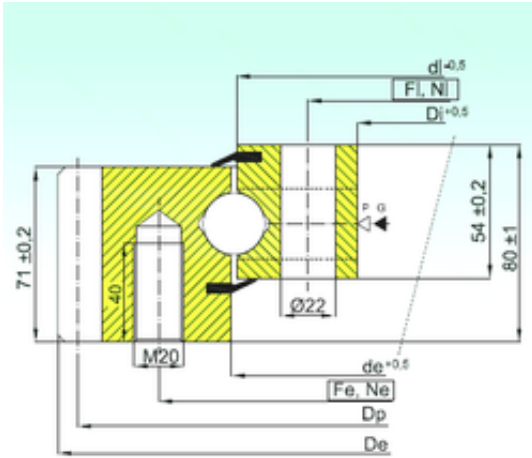

Wuxi NSB Transmission Technology Co.,...

EB1.25.1355.200-1STPN Bearing 2D drawings and 3D CAD models

ISB EB1.25.1355.200-1STPN thrust ball bearings

Bearing No. EB1.25.1355.200-1STPN

Size	1255x1498x80 mm
Bore Diameter	1255 mm
Outer Diameter	1498 mm
Width	80 mm
d	1255 mm
D	1498 mm
H	80 mm
de	1354 mm
Z	148 mm
m	10 mm
di	1356 mm
Di	1255 mm
Dp	1480 mm
De	1498 mm
Fe	1416 mm
Ne	42 mm
Fi	1295 mm
Ni	42 mm