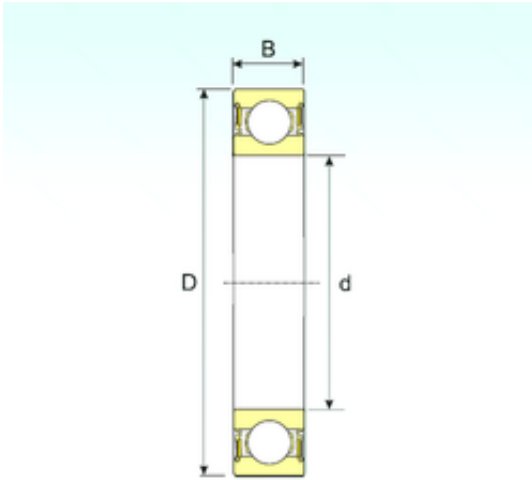

Wuxi NSB Transmission Technology Co.,...

15 mm x 35 mm x 11 mm ISB 6202-2RS deep groove ball bearings

Bearing No. 6202-2RS

Size	15x35x11 mm
Bore Diameter	15 mm
Outer Diameter	35 mm
Width	11 mm
d	15 mm
D	35 mm
B	11 mm
C	11 mm
Weight	0,045 Kg
Basic dynamic load rating (C)	7,9 kN
Basic static load rating (C0)	3,68 kN

6202-2RS Bearing 2D drawings and 3D CAD models