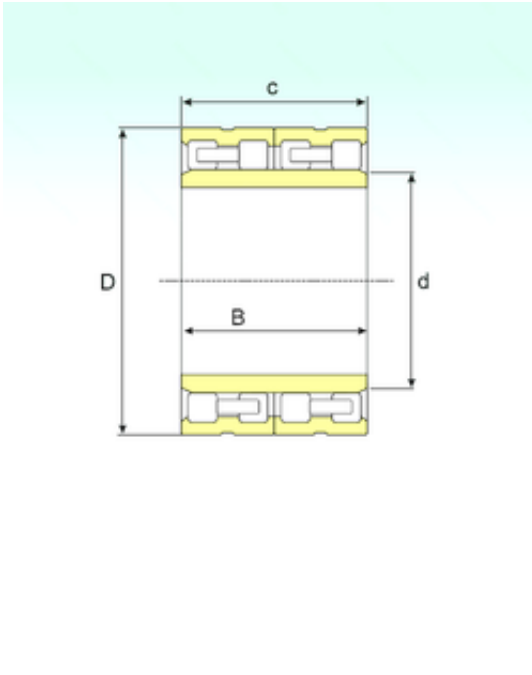

Wuxi NSB Transmission Technology Co.,...

FC 4056188 Bearing 2D drawings and 3D CAD models

200 mm x 280 mm x 188 mm ISB FC 4056188
cylindrical roller bearings

Bearing No. FC 4056188

| | |
|----------------------------------|----------------|
| Size | 200x280x188 mm |
| Bore Diameter | 200 mm |
| Outer Diameter | 280 mm |
| Width | 188 mm |
| d | 200 mm |
| D | 280 mm |
| B | 188 mm |
| C | 188 mm |
| Weight | 35,7 Kg |
| Basic dynamic load rating (C) | 1430 kN |