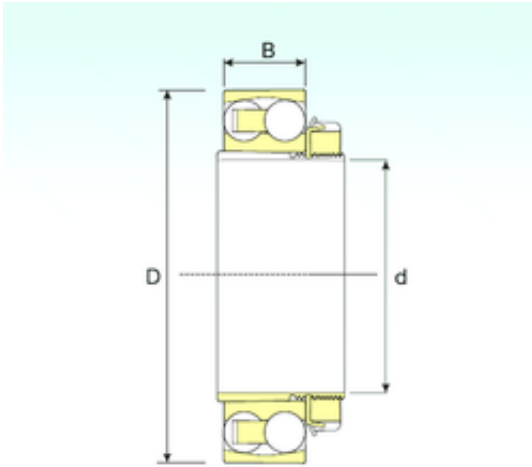

## Wuxi NSB Transmission Technology Co.,...

35 mm x 90 mm x 23 mm ISB 1308  
KTN9+H308 self aligning ball bearings

Bearing No. 1308 KTN9+H308

Size	35x90x23 mm
Bore Diameter	35 mm
Outer Diameter	90 mm
Width	23 mm
d	35 mm
D	90 mm
B	23 mm
B1	36 mm
C	23 mm
Weight	0,85 Kg
Basic dynamic load rating (C)	33,1 kN
Basic static load rating (C0)	11 kN
(Grease) Lubrication Speed	7268 r/min

1308 KTN9+H308 Bearing 2D drawings and 3D CAD models