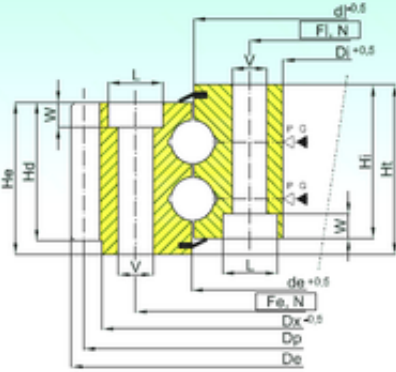

Wuxi NSB Transmission Technology Co.,...

ISB EB2.22.0307.200-1SPPN thrust ball bearings

Bearing No. EB2.22.0307.200-1SPPN

EB2.22.0307.200-1SPPN Bearing 2D drawings and 3D CAD models

Size	224x432x92 mm
Bore Diameter	224 mm
Outer Diameter	432 mm
Width	92 mm
d	224 mm
D	432 mm
H	92 mm
V	17 mm
de	309 mm
Z	70 mm
m	6 mm
L	25 mm
N	16 mm
W	12 mm
di	305 mm
Di	224 mm
Dp	420 mm
De	432 mm
Fe	360 mm
Fi	254 mm
Dx	394 mm
He	83 mm
Hi	83 mm
Ht	92 mm
Hd	50 mm