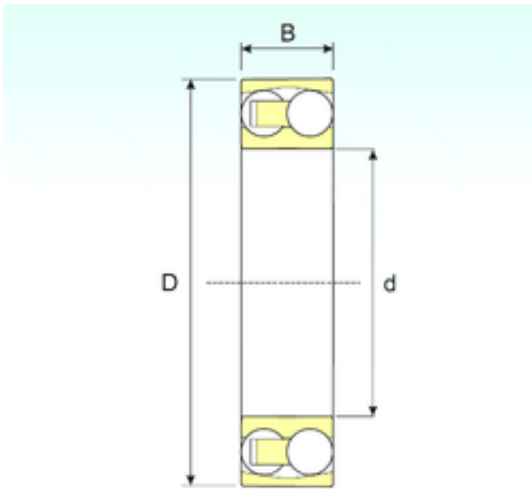

Wuxi NSB Transmission Technology Co.,...

10 mm x 30 mm x 9 mm ISB 1200 TN9 self aligning ball bearings

Bearing No. 1200 TN9

Size	10x30x9 mm
Bore Diameter	10 mm
Outer Diameter	30 mm
Width	9 mm
d	10 mm
D	30 mm
B	9 mm
C	9 mm
Weight	0,034 Kg
Basic dynamic load rating (C)	5,42 kN
Basic static load rating (C0)	1,16 kN
(Grease) Lubrication Speed	27540 r/min

1200 TN9 Bearing 2D drawings and 3D CAD models