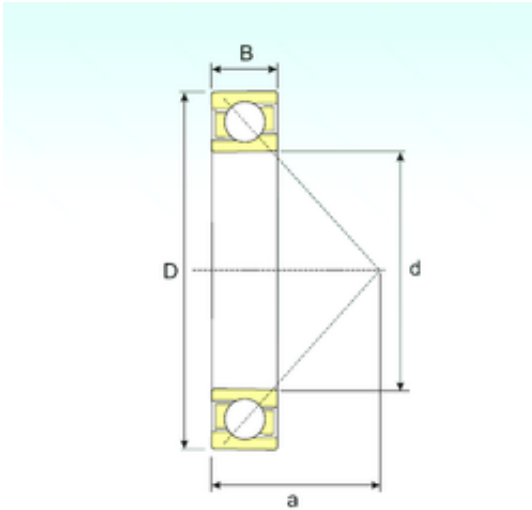

Wuxi NSB Transmission Technology Co.,...

15 mm x 35 mm x 11 mm ISB 7202 B angular contact ball bearings

Bearing No. 7202 B

Size	15x35x11 mm
Bore Diameter	15 mm
Outer Diameter	35 mm
Width	11 mm
d	15 mm
D	35 mm
B	11 mm
C	11 mm
a	16 mm
Weight	0,045 Kg
Basic dynamic load rating (C)	8,66 kN
Basic static load rating (C0)	4,7 kN
(Grease) Lubrication Speed	18360 r/min

7202 B Bearing 2D drawings and 3D CAD models