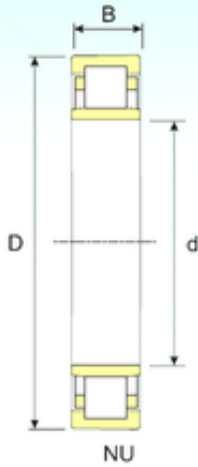

Wuxi NSB Transmission Technology Co.,...

140 mm x 210 mm x 33 mm ISB NU 1028
cylindrical roller bearings

Bearing No. NU 1028

| | |
|-------------------------------|---------------|
| Size | 140x210x33 mm |
| Bore Diameter | 140 mm |
| Outer Diameter | 210 mm |
| Width | 33 mm |
| d | 140 mm |
| D | 210 mm |
| B | 33 mm |
| C | 33 mm |
| Weight | 4,05 Kg |
| Basic dynamic load rating (C) | 175 kN |
| Basic static load rating (C0) | 250 kN |
| (Grease) Lubrication Speed | 4055 r/min |

NU 1028 Bearing 2D drawings and 3D CAD models