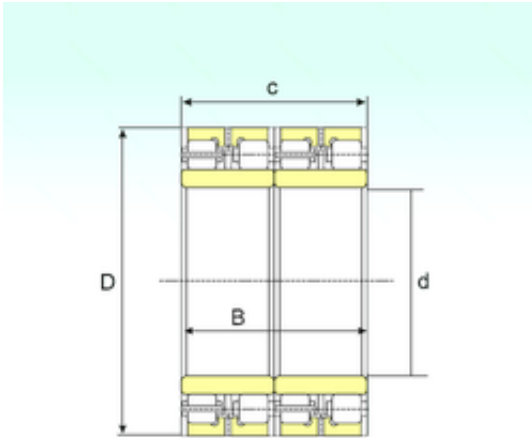

Wuxi NSB Transmission Technology Co.,...

500 mm x 710 mm x 480 mm ISB FCDP
100142480 cylindrical roller bearings

Bearing No. FCDP 100142480

Size	500x710x480 mm
Bore Diameter	500 mm
Outer Diameter	710 mm
Width	480 mm
d	500 mm
D	710 mm
B	480 mm
C	480 mm
Weight	604 Kg
Basic dynamic load rating (C)	8780 kN

FCDP 100142480 Bearing 2D drawings and 3D CAD models