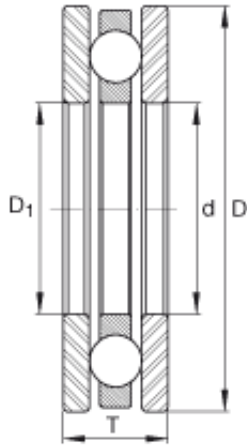

## INA 4406 thrust ball bearings

Bearing No. 4406

Size	20.638x42.88x15.875 mm
Bore Diameter	20,638 mm
Outer Diameter	42,88 mm
Width	15,875 mm
d	13/16 inch
d	20,638 mm
D	1,688 inch
D	42,88 mm
T	0,625 inch
T	15,875 mm
D <sub>1</sub>	21,438 mm
D <sub>1</sub>	0,844 inch
m	0,236 lbs / Weight
m	0,107 kg / Weight
C <sub>a</sub>	3840 lbf / Dynamic load rating (axial)
C <sub>a</sub>	17100 N / Dynamic load rating (axial)
C <sub>0a</sub>	6630 lbf / Static load rating (axial)
C <sub>0a</sub>	29500 N / Static load rating (axial)

4406 Bearing 2D drawings and 3D CAD models