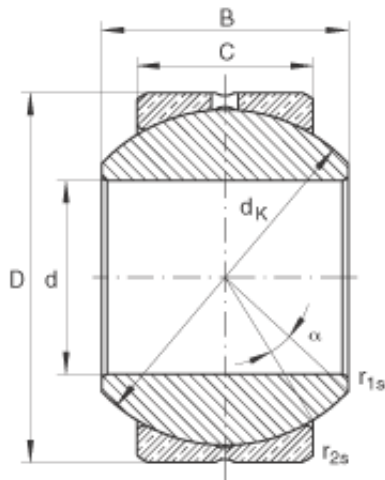

Wuxi NSB Transmission Technology Co.,...

GE25-PB Bearing 2D drawings and 3D CAD models

INA GE25-PB plain bearings

Bearing No. GE25-PB

Size	25x47x31 mm
Bore Diameter	25 mm
Outer Diameter	47 mm
Width	31 mm
C	22 mm
$D_{a \min}$	38,5 mm
$d_{a \max}$	29,5 mm
d_K	42,85 mm
$r_{1s \min}$	0,3 mm
$r_{2s \min}$	0,6 mm
alf (°)	15
Weight (kg)	0,24
C_r (N)	47100
C_{Or} (N)	118000
Category	Spherical Plain Bearings - Radial
Inventory	0.0
Manufacturer Name	SCHAEFFLER GROUP
Minimum Buy Quantity	N/A
Weight / Kilogram	0
Product Group	B04264
Component	Complete with Outer and Inner Ring
Self Aligning	Yes
Rolling Element	Spherical Plain Bearing
Material - Outer Member	Steel

Wuxi NSB Transmission Technology Co.,...

Material - Ball	Steel
Material - Liner	Bronze
Relubricatable	Yes
Enclosure	Open
Other Features	3 Piece
Long Description	25MM Bore; 22MM Housing Width; 47MM Outside Diameter; Complete with Outer and Inner Ring; Self Aligning; Spherical Plain Bearing; Steel Outer Member; Steel Ball; Bronze Liner; Open; 31MM Overall Width
Inch - Metric	Metric
Category	Plain Bearings Spherical Radial
UNSPSC	31171515
Harmonized Tariff Code	8483.30.80.70
Noun	Bearing
Keyword 3	Spherical
Keyword String	Plain Radial Spherical
Manufacturer URL	http://www.ina.com
Manufacturer Item Number	GE25PB
Weight / LBS	0.529
Housing Width	0.866 Inch 22 Millimeter
Outside Diameter	1.85 Inch 47 Millimeter
Overall Width	1.22 Inch 31 Millimeter
Bore	0.984 Inch 25 Millimeter