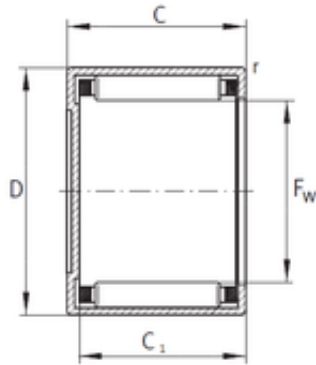

Wuxi NSB Transmission Technology Co.,...

INA BCE228 needle roller bearings

Bearing No. BCE228

| | |
|-------------------------------|-------------------------|
| Size | 33.338x41.275x15.875 mm |
| Bore Diameter | 33,338 mm |
| Outer Diameter | 41,275 mm |
| Width | 15,875 mm |
| Fw | 33,338 mm |
| D | 41,275 mm |
| C | 15,875 mm |
| Weight | 0,037 Kg |
| Basic dynamic load rating (C) | 21,1 kN |
| Basic static load rating (C0) | 34 kN |

BCE228 Bearing 2D drawings and 3D CAD models