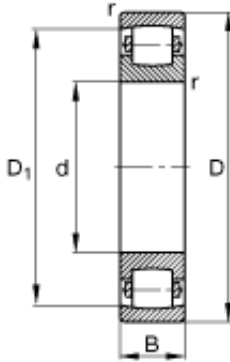

Wuxi NSB Transmission Technology Co.,...

90 mm x 160 mm x 30 mm FAG 20218-MB
spherical roller bearings

Bearing No. 20218-MB

Size	90x160x30 mm
Bore Diameter	90 mm
Outer Diameter	160 mm
Width	30 mm
d	90 mm
D	160 mm
B	30 mm
D_1	143,8 mm
$D_{a \max}$	149 mm
$d_{a \min}$	101 mm
$r_{a \max}$	2 mm
r_{\min}	2 mm
m	2,72 kg / Weight
C_r	173000 N / Dynamic load rating (radial)
C_{0r}	220000 N / Static load rating (radial)
n_G	4550 1/min / Limiting speed
C_{ur}	22000 N / Fatigue limit load, radial

20218-MB Bearing 2D drawings and 3D CAD models