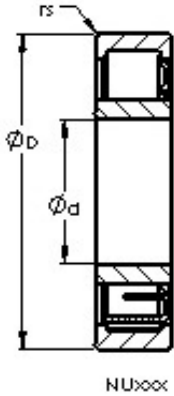

## AST NU1952 EMA cylindrical roller bearings

Bearing No. NU1952 EMA

Size	260x360x46 mm
Bore Diameter	260 mm
Outer Diameter	360 mm
Width	46 mm
Bearing Type	NU
Bore Dia (d)	260.0000
Outer Dia (D)	360.0000
Width (B)	46.0000
Radius (min) (rs)	2.100
Dynamic Load Rating (Cr)	448,000
Static Load Rating (Cor)	748,000
Max Speed (Grease) (X1000 RPM)	2
Max Speed (Oil) (X1000 RPM)	2
Max. Shaft Shoulder Dia. Inner (Li)	286.0
Weight (g)	14,580.00
Precision	RBEC 1
Standard Clearance	C0
Material	52100 Chrome steel, or equivalent